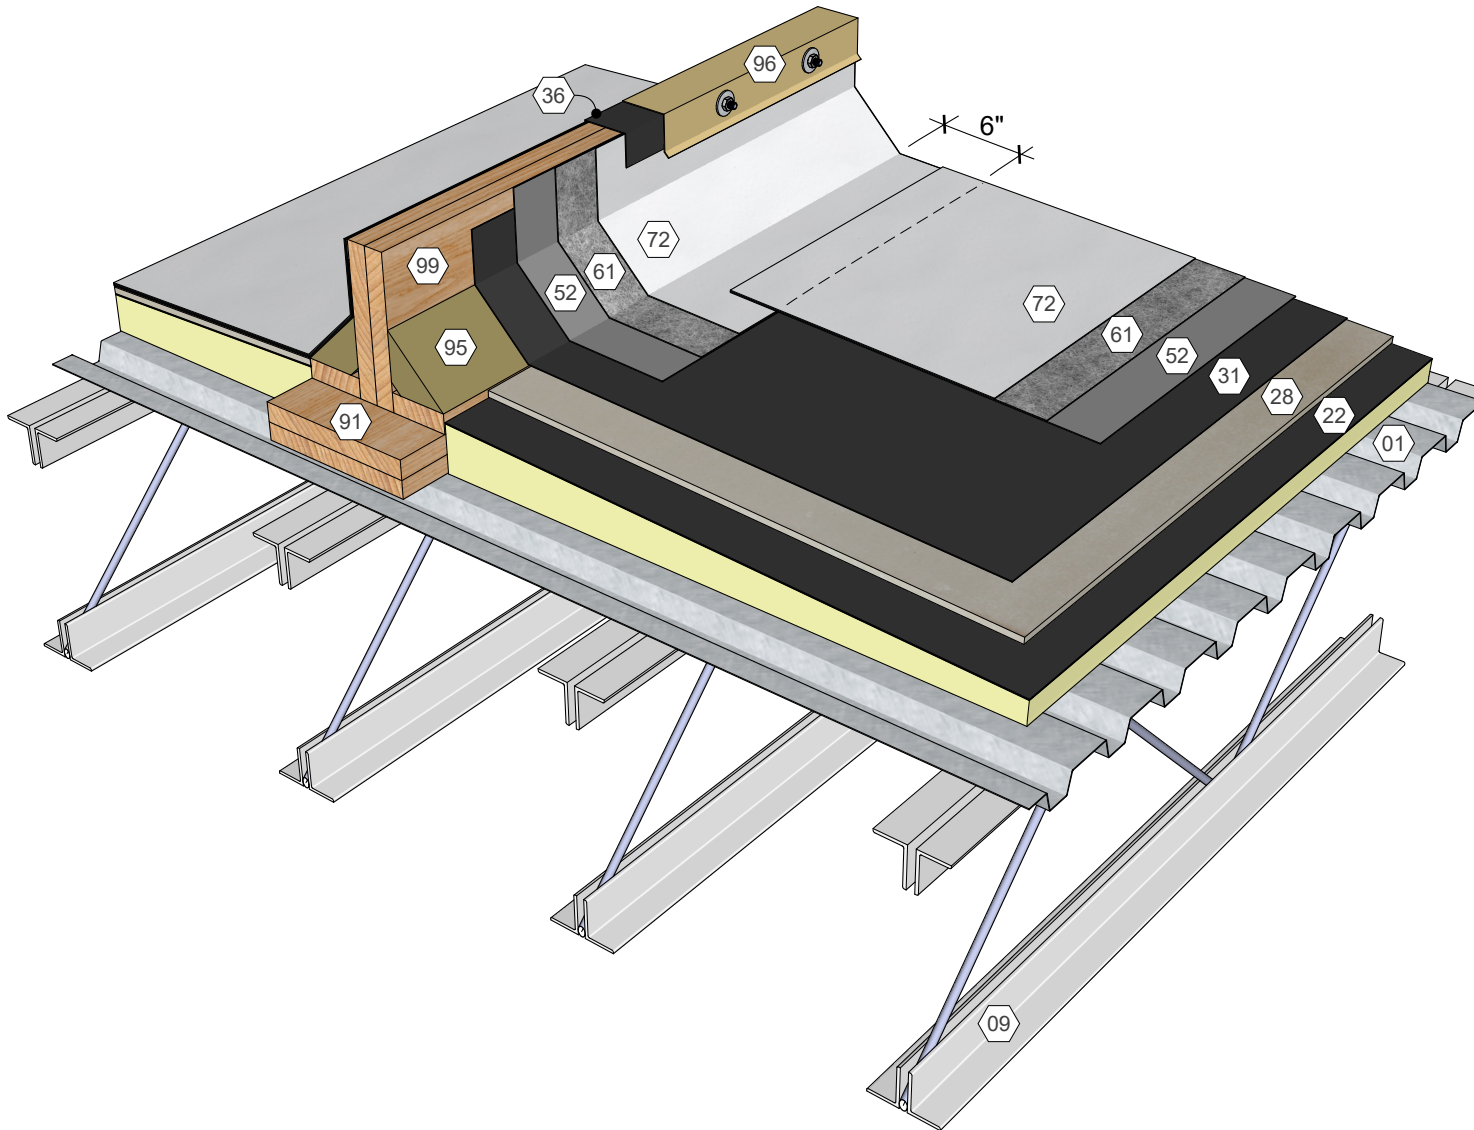

KEY NOTES

- 01 Metal Deck
- 09 Roof Structure
- 22 Polyisocyanurate Insulation (Fastened or Adhered)
- 28 Cover Board (Adhered)
- 31 Approved Base Ply Sheet
- 36 Base Sheet Liner
- 52 AlphaGuard BIO Base Coat
- 61 AlphaGuard Glass Mat or Permafab
- 72 AlphaGuard BIO Top Coat
- 91 Wood Blocking
- 95 Cant Strip
- 96 Metal Coping
- 99 Area Divider

AlphaGuard® BIO Plus Area Divider Detail, Metal Deck
Detail 23091

KEY NOTES

- 02 Structural Concrete Deck
- 21 Polyisocyanurate Insulation (Adhered)
- 28 Cover Board (Adhered)
- 31 Approved Base Ply Sheet
- 36 Base Sheet Liner
- 52 AlphaGuard BIO Base Coat
- 61 AlphaGuard Glass Mat or Permafab
- 72 AlphaGuard BIO Top Coat
- 91 Wood Blocking
- 95 Cant Strip
- 96 Metal Coping
- 99 Area Divider

AlphaGuard® BIO Plus Area Divider Detail, Structural Concrete Deck
Detail 23092

KEY NOTES

- 03 Precast Concrete Deck
- 21 Polyisocyanurate Insulation (Adhered)
- 28 Cover Board (Adhered)
- 31 Approved Base Ply Sheet
- 36 Base Sheet Liner
- 52 AlphaGuard BIO Base Coat
- 61 AlphaGuard Glass Mat or Permafab
- 72 AlphaGuard BIO Top Coat
- 91 Wood Blocking
- 95 Cant Strip
- 96 Metal Coping
- 99 Area Divider

AlphaGuard® BIO Plus Area Divider Detail, Precast Concrete Deck
Detail 23093

KEY NOTES

- 04 Wood Deck
- 09 Roof Structure
- 21 Polyisocyanurate Insulation (Adhered)
- 28 Cover Board (Adhered)
- 31 Approved Base Ply Sheet
- 34 Base Sheet (Fastened)
- 36 Base Sheet Liner
- 52 AlphaGuard BIO Base Coat
- 61 AlphaGuard Glass Mat or Permafab
- 72 AlphaGuard BIO Top Coat
- 91 Wood Blocking
- 95 Cant Strip
- 96 Metal Coping
- 99 Area Divider