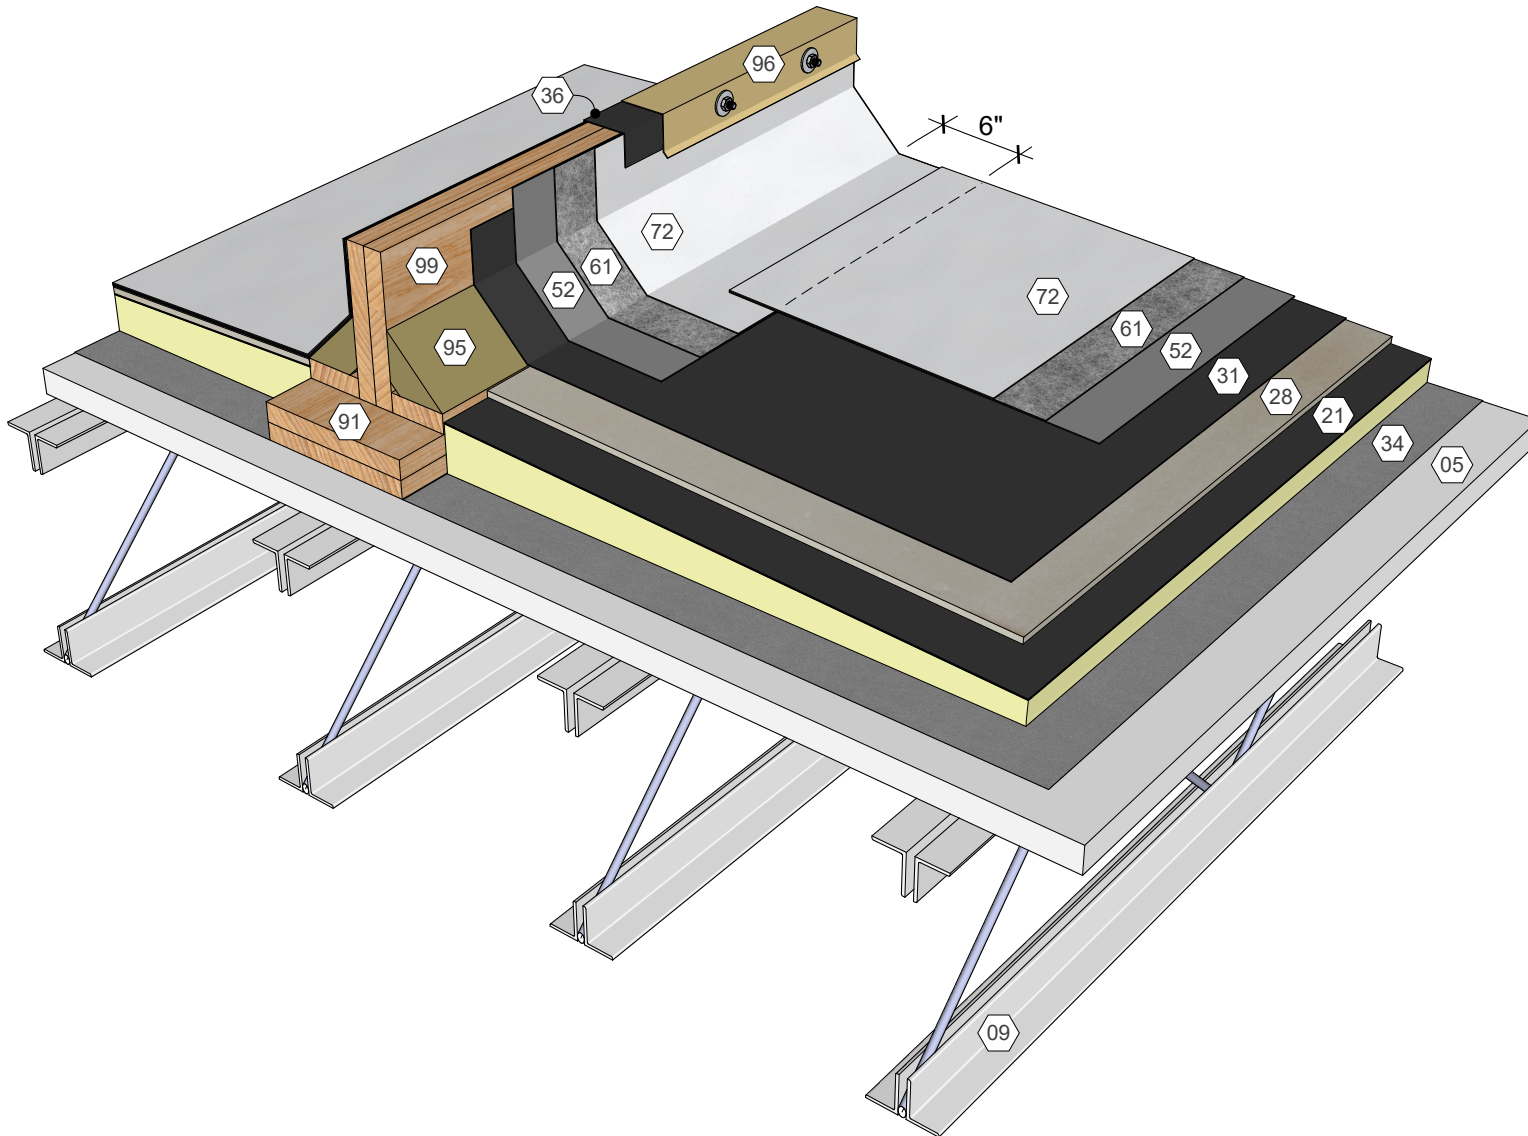

AlphaGuard® BIO Plus Area Divider Detail, Metal Deck
Detail 23091

KEY NOTES

- 02 Structural Concrete Deck
- 21 Polyisocyanurate Insulation (Adhered)
- 28 Cover Board (Adhered)
- 31 Approved Base Ply Sheet
- 36 Base Sheet Liner
- 52 AlphaGuard BIO Base Coat
- 61 AlphaGuard Glass Mat or Permafab
- 72 AlphaGuard BIO Top Coat
- 91 Wood Blocking
- 95 Cant Strip
- 96 Metal Coping
- 99 Area Divider

AlphaGuard® BIO Plus Area Divider Detail, Precast Concrete Deck
Detail 23093

KEY NOTES

- 04 Wood Deck
- 09 Roof Structure
- 21 Polyisocyanurate Insulation (Adhered)
- 28 Cover Board (Adhered)
- 31 Approved Base Ply Sheet
- 34 Base Sheet (Fastened)
- 36 Base Sheet Liner
- 52 AlphaGuard BIO Base Coat
- 61 AlphaGuard Glass Mat or Permafab
- 72 AlphaGuard BIO Top Coat
- 91 Wood Blocking
- 95 Cant Strip
- 96 Metal Coping
- 99 Area Divider

AlphaGuard® BIO Plus Area Divider Detail, Wood Deck
Detail 23094

KEY NOTES

- 05 Gypsum Deck
- 09 Roof Structure
- 21 Polyisocyanurate Insulation (Adhered)
- 28 Cover Board (Adhered)
- 31 Approved Base Ply Sheet
- 34 Base Sheet (Fastened)
- 36 Base Sheet Liner
- 52 AlphaGuard BIO Base Coat
- 61 AlphaGuard Glass Mat or Permafab
- 72 AlphaGuard BIO Top Coat
- 91 Wood Blocking
- 95 Cant Strip
- 96 Metal Coping
- 99 Area Divider