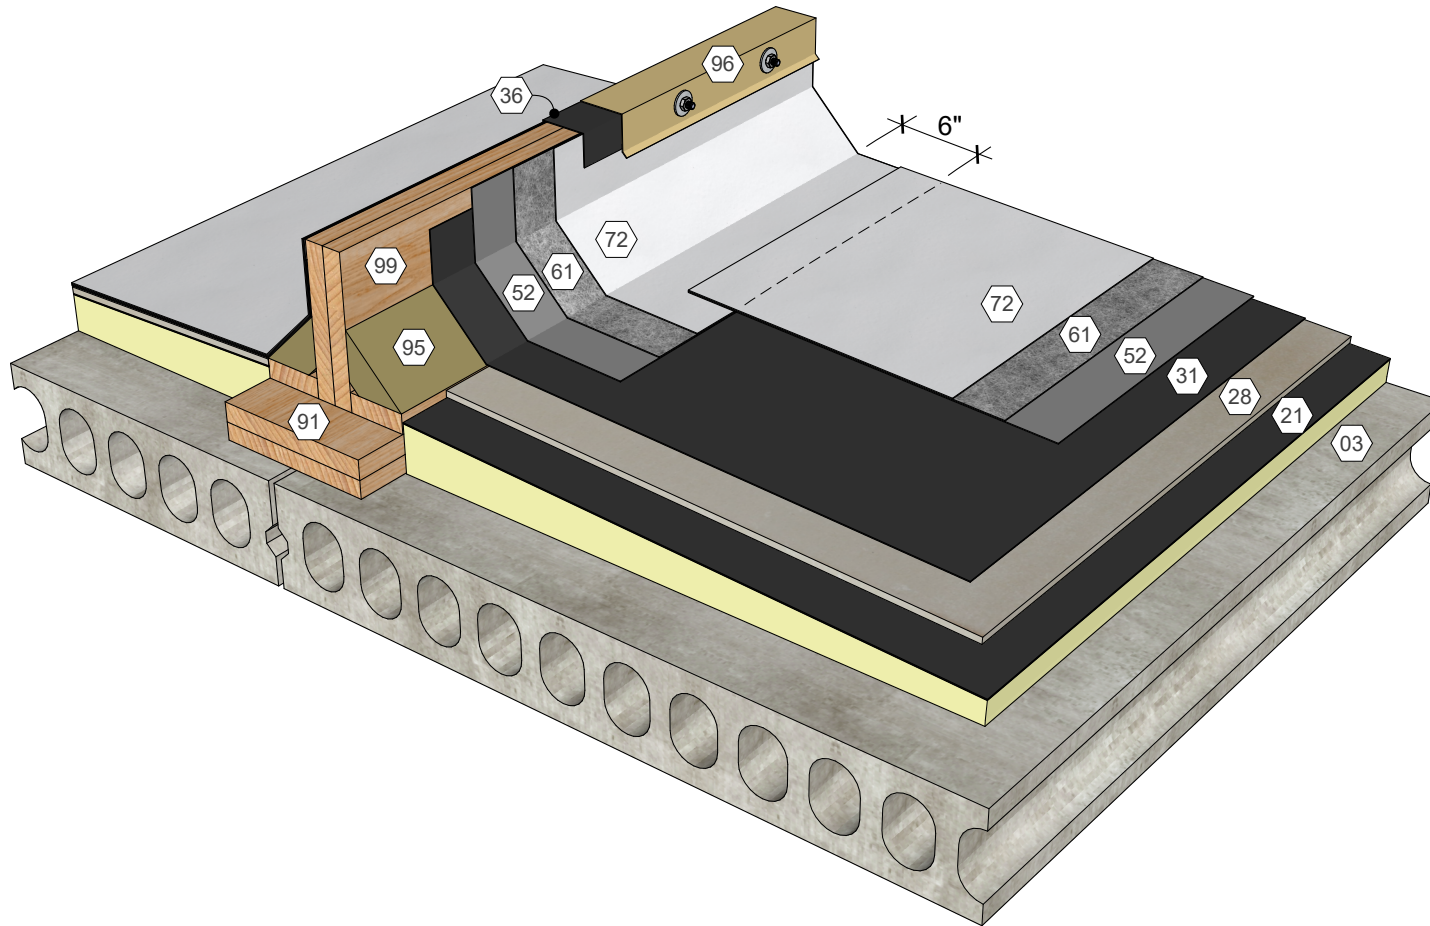

KEY NOTES

- 01 Metal Deck
- 09 Roof Structure
- 22 Polyisocyanurate Insulation (Fastened or Adhered)
- 28 Cover Board (Adhered)
- 31 Approved Base Ply Sheet
- 36 Base Sheet Liner
- 52 AlphaGuard BIO Base Coat
- 61 AlphaGuard Glass Mat or Permafab
- 72 AlphaGuard BIO Top Coat
- 91 Wood Blocking
- 95 Cant Strip
- 96 Metal Coping
- 99 Area Divider

AlphaGuard® BIO Plus Area Divider Detail, Metal Deck
Detail 23091

KEY NOTES

- 02 Structural Concrete Deck
- 21 Polyisocyanurate Insulation (Adhered)
- 28 Cover Board (Adhered)
- 31 Approved Base Ply Sheet
- 36 Base Sheet Liner
- 52 AlphaGuard BIO Base Coat
- 61 AlphaGuard Glass Mat or Permafab
- 72 AlphaGuard BIO Top Coat
- 91 Wood Blocking
- 95 Cant Strip
- 96 Metal Coping
- 99 Area Divider

AlphaGuard® BIO Plus Area Divider Detail, Structural Concrete Deck
Detail 23092

KEY NOTES

- 03 Precast Concrete Deck
- 21 Polyisocyanurate Insulation (Adhered)
- 28 Cover Board (Adhered)
- 31 Approved Base Ply Sheet
- 36 Base Sheet Liner
- 52 AlphaGuard BIO Base Coat
- 61 AlphaGuard Glass Mat or Permafab
- 72 AlphaGuard BIO Top Coat
- 91 Wood Blocking
- 95 Cant Strip
- 96 Metal Coping
- 99 Area Divider

AlphaGuard® BIO Plus Area Divider Detail, Precast Concrete Deck
Detail 23093

KEY NOTES

- 04 Wood Deck
- 09 Roof Structure
- 21 Polyisocyanurate Insulation (Adhered)
- 28 Cover Board (Adhered)
- 31 Approved Base Ply Sheet
- 34 Base Sheet (Fastened)
- 36 Base Sheet Liner
- 52 AlphaGuard BIO Base Coat
- 61 AlphaGuard Glass Mat or Permafab
- 72 AlphaGuard BIO Top Coat
- 91 Wood Blocking
- 95 Cant Strip
- 96 Metal Coping
- 99 Area Divider