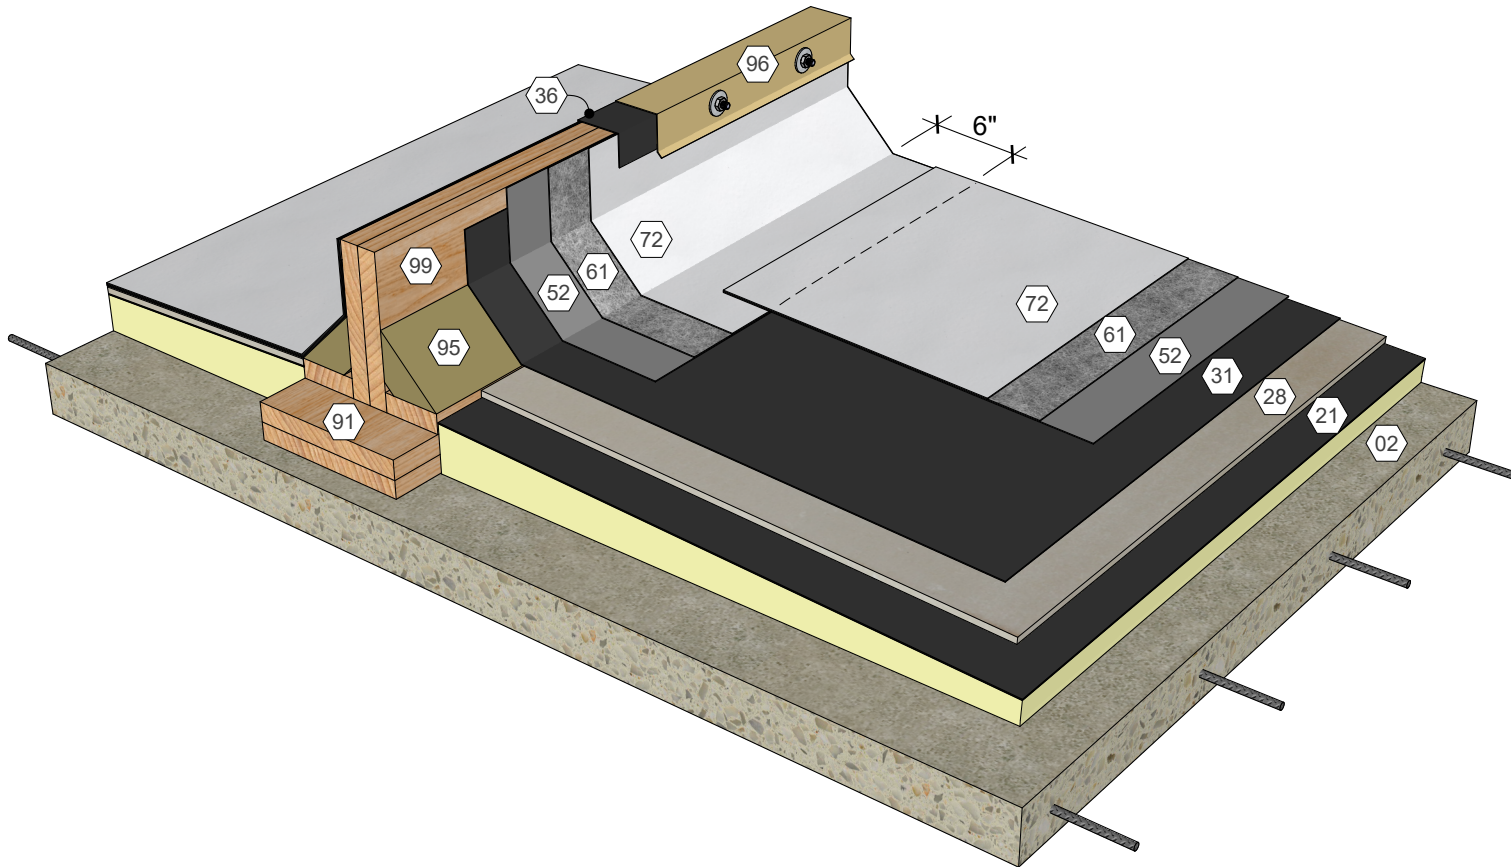

KEY NOTES

- 01 Metal Deck
- 09 Roof Structure
- 22 Polyisocyanurate Insulation (Fastened or Adhered)
- 28 Cover Board (Adhered)
- 31 Approved Base Ply Sheet
- 36 Base Sheet Liner
- 52 AlphaGuard BIO Base Coat
- 61 AlphaGuard Glass Mat or Permafab
- 72 AlphaGuard BIO Top Coat
- 91 Wood Blocking
- 95 Cant Strip
- 96 Metal Coping
- 99 Area Divider

AlphaGuard® BIO Plus Area Divider Detail, Metal Deck
Detail 23091

KEY NOTES

- 02 Structural Concrete Deck
- 21 Polyisocyanurate Insulation (Adhered)
- 28 Cover Board (Adhered)
- 31 Approved Base Ply Sheet
- 36 Base Sheet Liner
- 52 AlphaGuard BIO Base Coat
- 61 AlphaGuard Glass Mat or Permafab
- 72 AlphaGuard BIO Top Coat
- 91 Wood Blocking
- 95 Cant Strip
- 96 Metal Coping
- 99 Area Divider

AlphaGuard® BIO Plus Area Divider Detail, Structural Concrete Deck
Detail 23092

KEY NOTES

- 03 Precast Concrete Deck
- 21 Polyisocyanurate Insulation (Adhered)
- 28 Cover Board (Adhered)
- 31 Approved Base Ply Sheet
- 36 Base Sheet Liner
- 52 AlphaGuard BIO Base Coat
- 61 AlphaGuard Glass Mat or Permafab
- 72 AlphaGuard BIO Top Coat
- 91 Wood Blocking
- 95 Cant Strip
- 96 Metal Coping
- 99 Area Divider

AlphaGuard® BIO Plus Area Divider Detail, Precast Concrete Deck
Detail 23093

KEY NOTES

- 04 Wood Deck
- 09 Roof Structure
- 21 Polyisocyanurate Insulation (Adhered)
- 28 Cover Board (Adhered)
- 31 Approved Base Ply Sheet
- 34 Base Sheet (Fastened)
- 36 Base Sheet Liner
- 52 AlphaGuard BIO Base Coat
- 61 AlphaGuard Glass Mat or Permafab
- 72 AlphaGuard BIO Top Coat
- 91 Wood Blocking
- 95 Cant Strip
- 96 Metal Coping
- 99 Area Divider