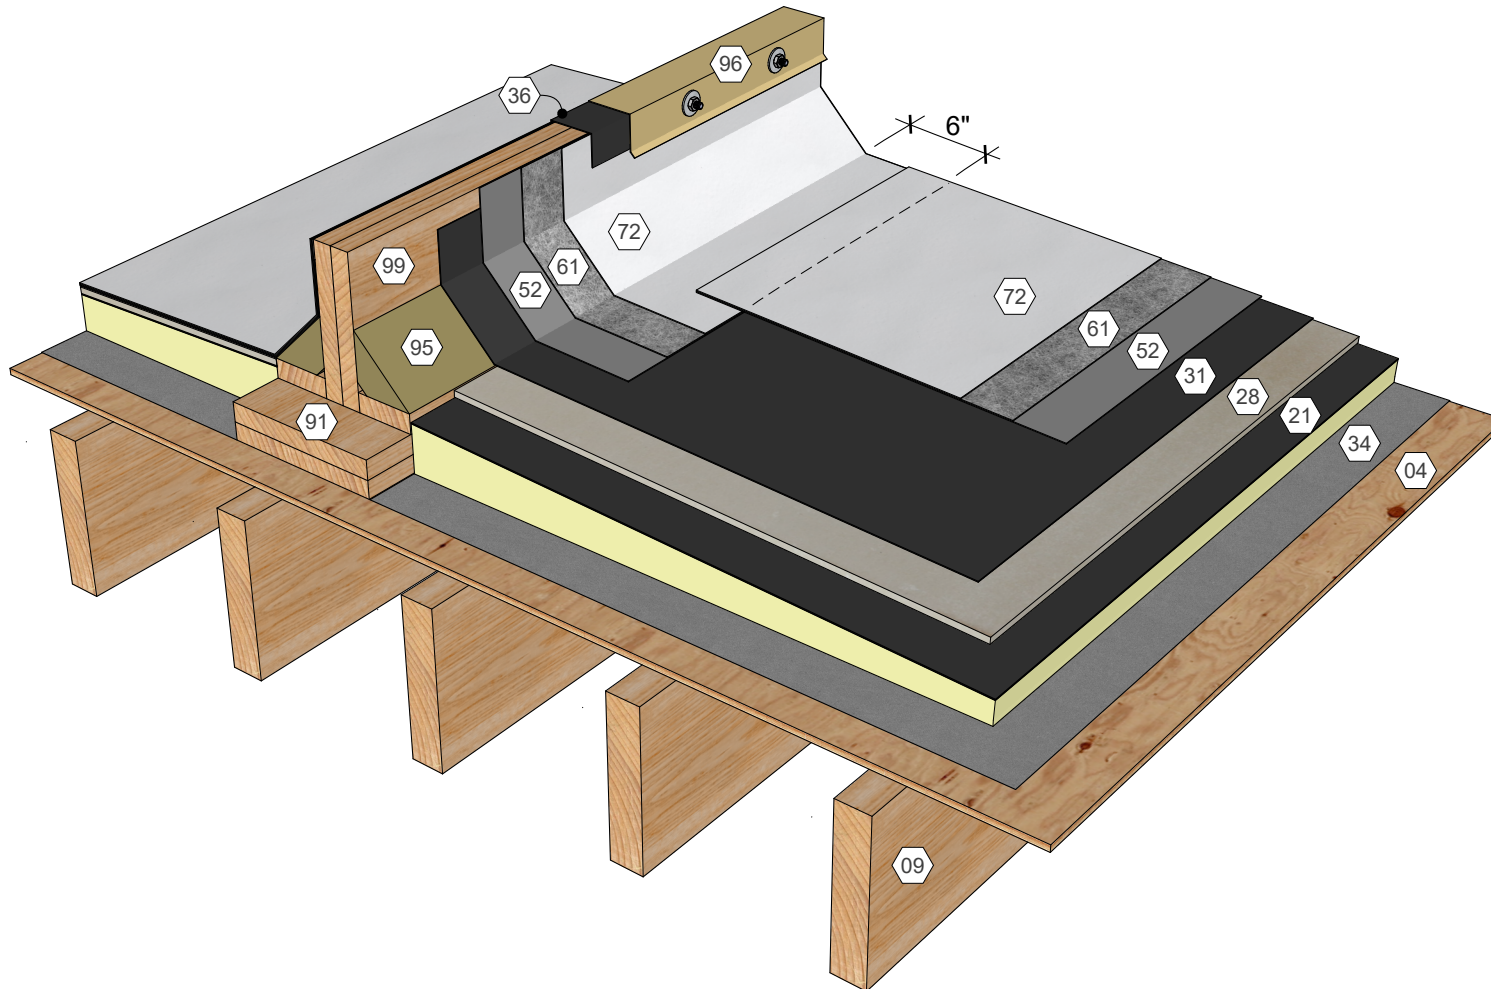

KEY NOTES

- 01 Metal Deck
- 09 Roof Structure
- 22 Polyisocyanurate Insulation (Fastened or Adhered)
- 28 Cover Board (Adhered)
- 31 Approved Base Ply Sheet
- 36 Base Sheet Liner
- 52 AlphaGuard BIO Base Coat
- 61 AlphaGuard Glass Mat or Permafab
- 72 AlphaGuard BIO Top Coat
- 91 Wood Blocking
- 95 Cant Strip
- 96 Metal Coping
- 99 Area Divider

AlphaGuard® BIO Plus Area Divider Detail, Metal Deck
Detail 23091

KEY NOTES

- 02 Structural Concrete Deck
- 21 Polyisocyanurate Insulation (Adhered)
- 28 Cover Board (Adhered)
- 31 Approved Base Ply Sheet
- 36 Base Sheet Liner
- 52 AlphaGuard BIO Base Coat
- 61 AlphaGuard Glass Mat or Permafab
- 72 AlphaGuard BIO Top Coat
- 91 Wood Blocking
- 95 Cant Strip
- 96 Metal Coping
- 99 Area Divider

AlphaGuard® BIO Plus Area Divider Detail, Structural Concrete Deck
Detail 23092

KEY NOTES

- 03 Precast Concrete Deck
- 21 Polyisocyanurate Insulation (Adhered)
- 28 Cover Board (Adhered)
- 31 Approved Base Ply Sheet
- 36 Base Sheet Liner
- 52 AlphaGuard BIO Base Coat
- 61 AlphaGuard Glass Mat or Permafab
- 72 AlphaGuard BIO Top Coat
- 91 Wood Blocking
- 95 Cant Strip
- 96 Metal Coping
- 99 Area Divider

AlphaGuard® BIO Plus Area Divider Detail, Precast Concrete Deck
Detail 23093

KEY NOTES

- 04 Wood Deck
- 09 Roof Structure
- 21 Polyisocyanurate Insulation (Adhered)
- 28 Cover Board (Adhered)
- 31 Approved Base Ply Sheet
- 34 Base Sheet (Fastened)
- 36 Base Sheet Liner
- 52 AlphaGuard BIO Base Coat
- 61 AlphaGuard Glass Mat or Permafab
- 72 AlphaGuard BIO Top Coat
- 91 Wood Blocking
- 95 Cant Strip
- 96 Metal Coping
- 99 Area Divider